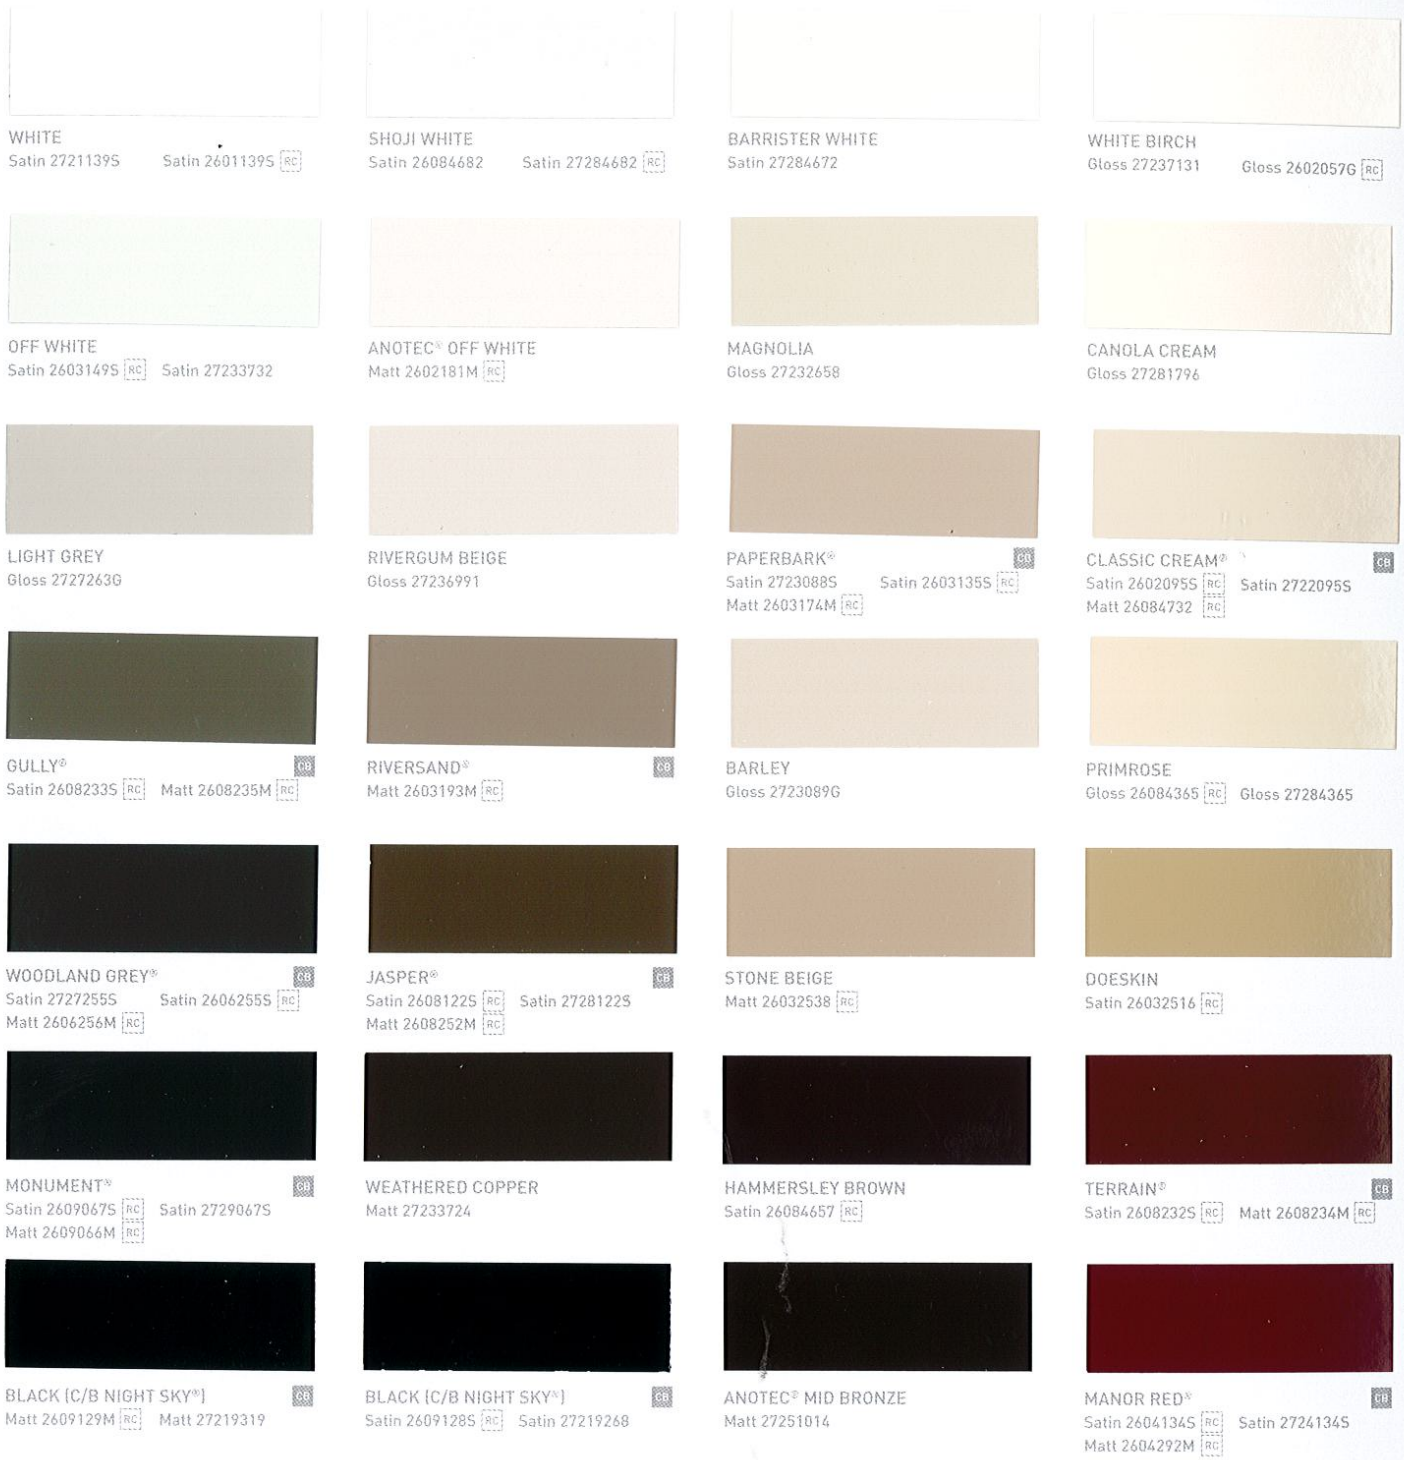

PRECIOUS® POWDERCOAT RANGE

Beautiful decorative pearlescent colours delivered with warranty grade* advanced durable polyester thermosetting powder. See product suitability tables for recommended usage.

* All Dulux Duralloy® and Precious® products are supported by Dulux Alumi Shield and Dulux Steel Shield warranties when applied by a Dulux Accredited Powder Coater to the warranty specification on recommended project types and conditions. For more information visit duluxpowders.com.au/warranties